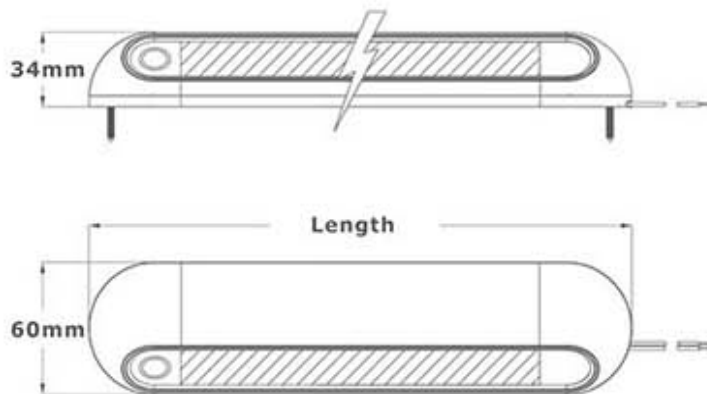

### Technical Information Sheet

#### Part No. 0-668-51

Durite Interior Lamp - 45 Degree Scenelight.  
SMD 2525 LED's 10-30VDC. 32 white SMD  
LED's.

PC Lens with ADC12 Housing. IP67. E  
Marked EMC R10. 20cm flying leads. Current  
Draw 0.24A @ 12VDC, 0.14A @ 24VDC.

#### Technical Drawing (not to scale)

#### Specification

Type	Linear LED Interior Lamp
Voltage	10-30VDC
LED	32 x 0.2W
Power	6.4W
Illumination	150 Lumens
Lux @ 1 Meter	52 Lux
Material	PC Lens, ADC12 Housing
Protection	IP67
Operating Temperature	-25°C to 65°C
Switch	N/A
Dimensions	205*60*34mm
Compliance	CE, EMC R10